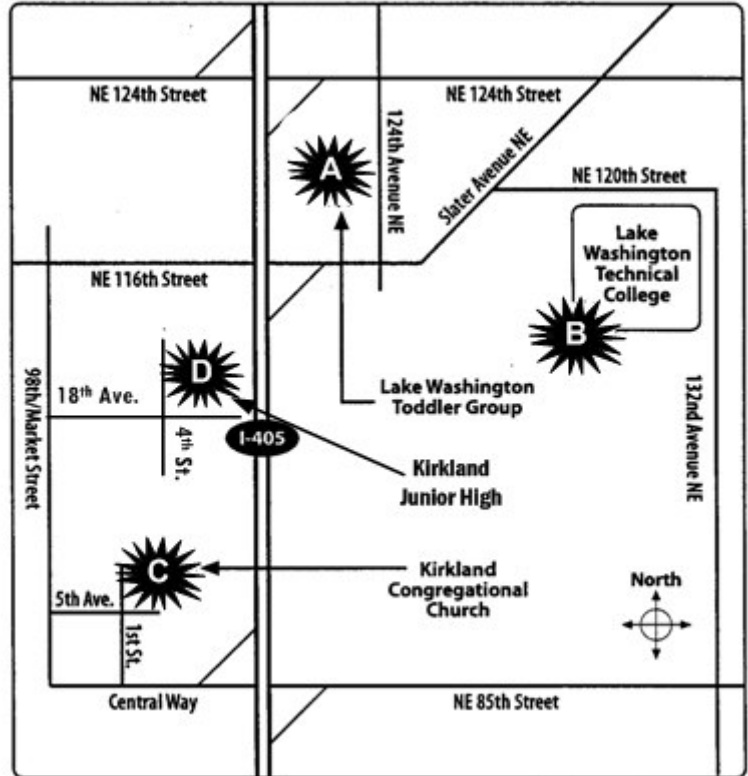

Maps and Addresses

Lake Washington Toddler Group

Kirkland Sites

- A** Lake Washington Toddler Group
12057 124th Avenue NE
- B** Lake Washington Technical College
11605 132nd Avenue NE
Auditorium is located in the West Building
- C** Kirkland Congregational Church
106 5th Avenue
- D** Kirkland Junior High
430 18th Ave

Directions to Craven's Farm

- North on 405 to Exit 23 - Monroe/Woodinville.
- Get on Highway 522 East.
- Continue on Highway 522 until you get to the 164th Street, City Center Exit (Milepost 23).
- Go Left (North).
- From here it is about 4.2 miles to Tresti Road.
- Turn Left and you will see the Craven Pumpkin Patch sign.